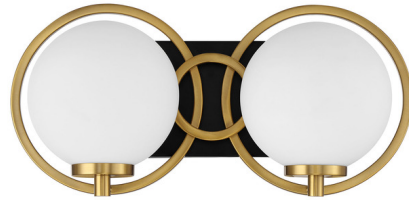

Lightology

lightology.com
866-954-4489
07-07-26

Project: _____

Company: _____

Location: _____ Fixture Type: _____

SPEC #: **SVY1296389**

Approved On: _____ Approved By: _____

Alhambra Bathroom Vanity Light By Savoy House

Description

Art Deco style is reinvented in this chic Alhambra Bathroom Vanity Light. An orb of soft frosted glass held on a slender arm sits in front of a square backplate accentuated by two circles that frame the glass beautifully. A Matte Black and Warm Brass finish makes the perfect pairing.

Shown in black / brass / frosted

Specifications

COLOR Frosted
BODY FINISH Black / Brass
WATTAGE 18W
DIMMER Standard 120V
DIMENSIONS 16"W x 7.75"H x 7"D
BULB NOT INCLUDED 2 x B10/Candelabra (E12)/9W/120V LED
OTHER BULB OPTIONS 2 x B10/Candelabra (E12)/120V LED