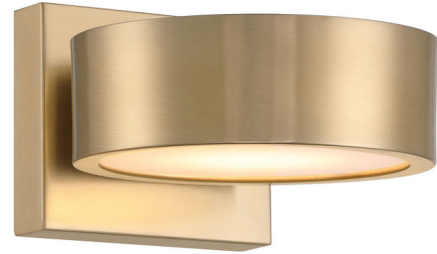

Lightology

lightology.com
866-954-4489
04-27-26

Project: _____

Company: _____

Location: _____ Fixture Type: _____

SPEC #: **SVY1296438**

Approved On: _____ Approved By: _____

Talamanca Wall Sconce

By Savoy House

Description

The Talamanca Wall Sconce is part of Moderne by Breegan Jane, bringing her signature approachable modern luxury style to your home. Breegan loves the timeless and elevating beauty of brass, as seen in this chic and sleek design. An integrated LED light source is held inside a round structure mounted to a square backplate, creating a clean look that is perfect for adding a pop of light in any spot. Finished in champagne-toned Noble Brass.

Shown in noble brass / crystal

Specifications

COLOR Crystal
BODY FINISH Noble Brass
WATTAGE 5W
DIMMER Low Voltage Electronic
DIMENSIONS 8"W x 4.75"H x 8.25"D
INTEGRATED LED MODULE 1 x LED/5W/120V LED

Technical Information