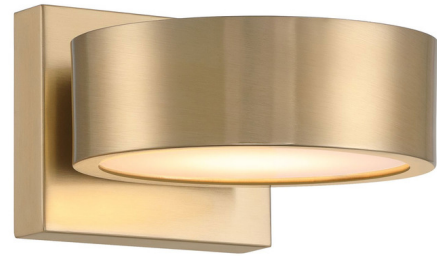

Lightology

lightology.com
866-954-4489
07-02-26

Project: _____

Company: _____

Location: _____ Fixture Type: _____

SPEC #: **SVY1296438**

Approved On: _____ Approved By: _____

Talamanca Wall Sconce

By Savoy House

Description

The Talamanca Wall Sconce is part of Moderne by Breegan Jane, bringing her signature approachable modern luxury style to your home. Breegan loves the timeless and elevating beauty of brass, as seen in this chic and sleek design. An integrated LED light source is held inside a round structure mounted to a square backplate, creating a clean look that is perfect for adding a pop of light in any spot. Finished in champagne-toned Noble Brass.

Shown in noble brass / crystal

Specifications

COLOR Crystal
BODY FINISH Noble Brass
WATTAGE 5W
DIMMER Low Voltage Electronic
DIMENSIONS 8"W x 4.75"H x 8.25"D
INTEGRATED LED MODULE 1 x LED/5W/120V LED

Technical Information