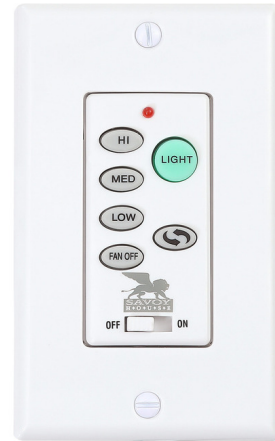

Lightology

lightology.com
866-954-4489
05-21-26

Project: _____

Company: _____

Location: _____ Fixture Type: _____

SPEC #: **SVY1296456**

Approved On: _____ Approved By: _____

Fan D'Lier Wall Control with Receiver

By Savoy House

Description

This wall control is designed for use with Savoy House Fan D'Lier ceiling fans. It can be used to turn the fan on/off, adjust fan speed (3 speeds), turn the light on/off and dim. A receiver is included.

Shown in white

Specifications

COLOR	N/A
BODY FINISH	White
WATTAGE	N/A
DIMMER	N/A
DIMENSIONS	1"W x 3"H
BULB	N/A

CLICK TO VIEW PRODUCT

Notes: