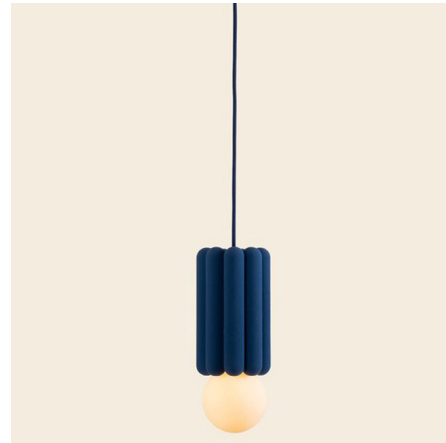

Lightology

lightology.com
866-954-4489
05-29-26

Project: _____

Company: _____

Location: _____ Fixture Type: _____

SPEC #: **SND1296459**

Approved On: _____ Approved By: _____

Stucco III Pendant

By Schneid

Description

The Stucco III Pendant brings clear forms, with softened surfaces to your interior space. The ceramic canopy and body adds depth and character to your room. Group together with other finishes and styles to create your own unique look. Handmade in Germany. Available with UL listing or non-UL (CE).

Shown in lapis

Specifications

COLOR	N/A
BODY FINISH	Lapis
WATTAGE	6W
DIMMER	Standard 120V
DIMENSIONS	4.13"W x 7.28"H
BULB INCLUDED	1 x G25/Medium (E26)/6W/120V LED
COUNTRY OF ORIGIN	Germany

Technical Information

LAMP COLOR	2700K
------------	-------

CLICK TO VIEW PRODUCT

Notes: