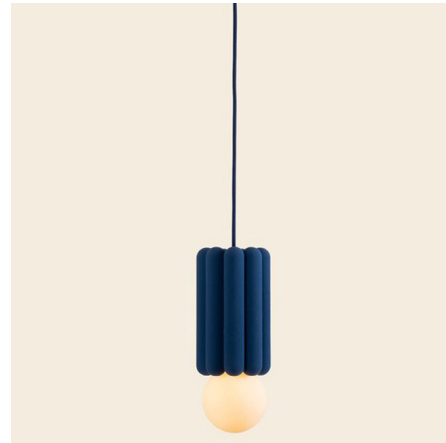

Lightology

lightology.com
866-954-4489
05-28-26

Project: _____

Company: _____

Location: _____ Fixture Type: _____

SPEC #: **SND1296459**

Approved On: _____ Approved By: _____

Stucco III Pendant

By Schneid

Description

The Stucco III Pendant brings clear forms, with softened surfaces to your interior space. The ceramic canopy and body adds depth and character to your room. Group together with other finishes and styles to create your own unique look. Handmade in Germany. Available with UL listing or non-UL (CE).

Shown in lapis

Specifications

COLOR	N/A
BODY FINISH	Lapis
WATTAGE	6W
DIMMER	Standard 120V
DIMENSIONS	4.13"W x 7.28"H
BULB INCLUDED	1 x G25/Medium (E26)/6W/120V LED
COUNTRY OF ORIGIN	Germany

Technical Information

LAMP COLOR	2700K
------------	-------

CLICK TO VIEW PRODUCT

Notes: