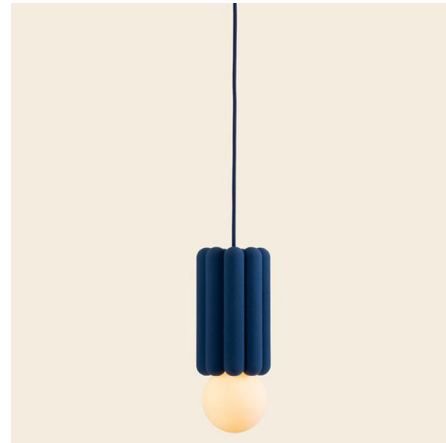

## Stucco III Pendant

By Schneid

### Description

The Stucco III Pendant brings clear forms, with softened surfaces to your interior space. The ceramic canopy and body adds depth and character to your room. Group together with other finishes and styles to create your own unique look. Handmade in Germany. Available with UL listing or non-UL (CE).

Shown in lapis

### Specifications

COLOR	N/A
BODY FINISH	Lapis
WATTAGE	6W
DIMMER	Standard 120V
DIMENSIONS	4.13"W x 7.28"H
BULB INCLUDED	1 x G25/Medium (E26)/6W/120V LED
COUNTRY OF ORIGIN	Germany