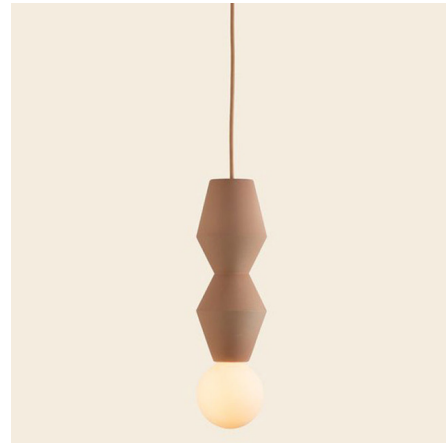

Lightology

lightology.com
866-954-4489
06-23-26

Project: _____

Company: _____

Location: _____ Fixture Type: _____

SPEC #: **SND1296464**

Approved On: _____ Approved By: _____

Stucco II Pendant

By Schneid

Description

The Stucco II Pendant brings clear forms, with softened surfaces to your interior space. The ceramic canopy and body adds depth and character to your room. Group together with other finishes and styles to create your own unique look. Handmade in Germany.

Shown in clay

Specifications

COLOR	N/A
BODY FINISH	Clay
WATTAGE	6W
DIMMER	Standard 120V
DIMENSIONS	4.13"W x 10.43"H
BULB INCLUDED	1 x G25/Medium (E26)/6W/120V LED
COUNTRY OF ORIGIN	Germany

Technical Information

LAMP COLOR	2700K
------------	-------

CLICK TO VIEW PRODUCT

Notes: