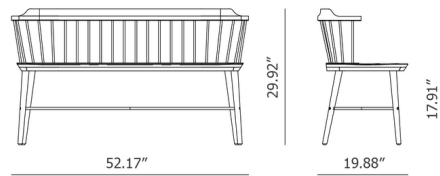

Shown in black / natural walnut

Specifications

COLOR	Natural Walnut
BODY FINISH	Black
WATTAGE	N/A
DIMMER	N/A
DIMENSIONS	52.17\"W x 29.92\"H x 19.88\"D
BULB	N/A

Technical Information

PRODUCT DIMENSIONS	Seat Height: 17.91\"
--------------------	----------------------