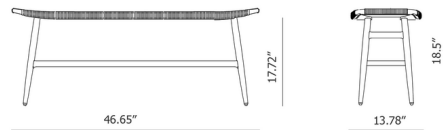

Lightology

lightology.com
866-954-4489
04-25-26

Project: _____

Company: _____

Location: _____ Fixture Type: _____

SPEC #: **STL1296481**

Approved On: _____ Approved By: _____

Freja Bench By Stellar Works

Description

The Freja Bench comes out of a wish to create sculptural furniture with the soothing visual appeal of Scandinavian furniture making traditions and a Japanese mode of expression. The archetypal furniture making principles of static and ornament converge to give Freja its elegant, yet simple character. Seen from different angles legs and aprons optically interweave to form a trellis, the seat floating lightly with woven paper cord as only decorative feature.

Shown in dark brown oak / black paper cord

Specifications

COLOR	Black Paper Cord
BODY FINISH	Dark Brown Oak
WATTAGE	N/A
DIMMER	N/A
DIMENSIONS	46.65"W x 18.5"H x 13.78"D
BULB	N/A

Technical Information

PRODUCT DIMENSIONS	Seat Height: 17.72"
--------------------	---------------------