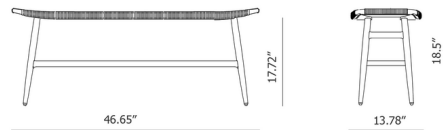

Lightology

lightology.com
866-954-4489
07-06-26

Project: _____

Company: _____

Location: _____ Fixture Type: _____

SPEC #: **STL1296481**

Approved On: _____ Approved By: _____

Freja Bench By Stellar Works

Description

The Freja Bench comes out of a wish to create sculptural furniture with the soothing visual appeal of Scandinavian furniture making traditions and a Japanese mode of expression. The archetypal furniture making principles of static and ornament converge to give Freja its elegant, yet simple character. Seen from different angles legs and aprons optically interweave to form a trellis, the seat floating lightly with woven paper cord as only decorative feature.

Shown in dark brown oak / black paper cord

Specifications

COLOR Black Paper Cord
BODY FINISH Dark Brown Oak
WATTAGE N/A
DIMMER N/A
DIMENSIONS 46.65\"W x 18.5\"H x 13.78\"D
BULB N/A

Technical Information

PRODUCT DIMENSIONS Seat Height: 17.72"