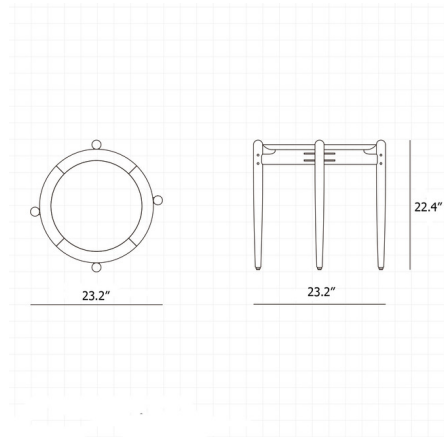

By Stellar Works

Description

The Slow Folding Tray Side Table features a flowing, organic design that draws upon Danish mid-century influences and celebrates timeless craftsmanship. The solid wood frame supports a round wood veneer tabletop for a combination of curved and straight lines. The base folds down for easy storage when not in use.

Shown in soap finished walnut

Specifications

COLOR	N/A
BODY FINISH	Soap Finished Walnut
WATTAGE	N/A
DIMMER	N/A
DIMENSIONS	23.23\"W x 22.44\"H
BULB	N/A

CLICK TO VIEW PRODUCT

Notes: