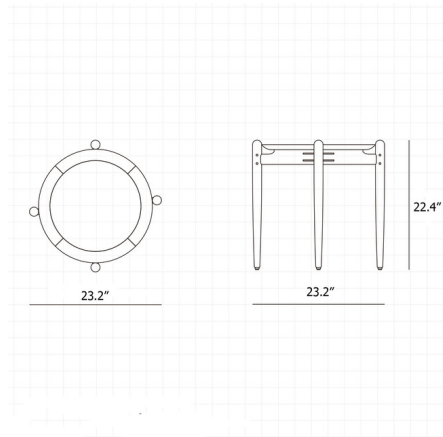

By Stellar Works

Description

The Slow Folding Tray Side Table features a flowing, organic design that draws upon Danish mid-century influences and celebrates timeless craftsmanship. The solid wood frame supports a round wood veneer tabletop for a combination of curved and straight lines. The base folds down for easy storage when not in use.

Shown in soap finished walnut

Specifications

COLOR	N/A
BODY FINISH	Soap Finished Walnut
WATTAGE	N/A
DIMMER	N/A
DIMENSIONS	23.23\"W x 22.44\"H
BULB	N/A

CLICK TO VIEW PRODUCT

Notes: