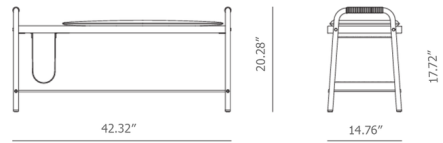

### Specifications

COLOR . . . . . Saddle Leather  
BODY FINISH . . . . . Black  
WATTAGE . . . . . N/A  
DIMMER . . . . . N/A  
DIMENSIONS . . . . . 42.32\"W x 20.28\"H x 14.76\"D  
BULB . . . . . N/A

### Technical Information

PRODUCT DIMENSIONS . . . . . Seat Height: 17.72"

CLICK TO VIEW PRODUCT

Notes: