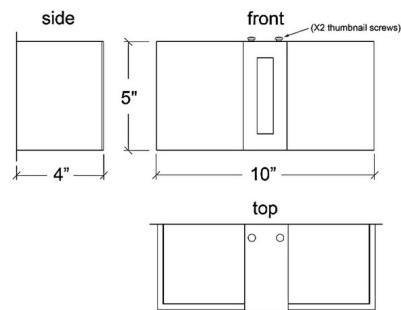

Description

The Basics Banded Wall Sconce brings a clean, decorative look to your interior space. The squared acrylic diffuser is complemented by a cut-out metal band in the center, casting warm shadows of light across your room. Horizontal mounting only.

Shown in bronze age / opal

Specifications

COLOR	Opal
BODY FINISH	Bronze Age
WATTAGE	8.4W
DIMMER	Standard 120V
DIMENSIONS	10"W x 5"H x 4"D
INTEGRATED LED MODULE	1 x LED/8.4W/120V LED
COUNTRY OF ORIGIN	United States