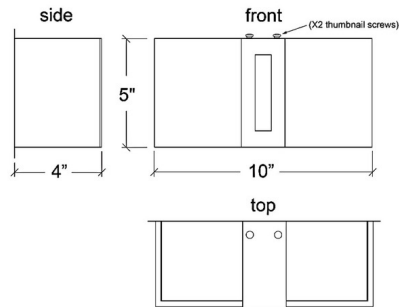

Description

The Basics Banded Wall Sconce brings a clean, decorative look to your interior space. The squared acrylic diffuser is complemented by a cut-out metal band in the center, casting warm shadows of light across your room. Horizontal mounting only.

Shown in black / opal

Specifications

COLOR	Opal
BODY FINISH	Black
WATTAGE	8.4W
DIMMER	Standard 120V
DIMENSIONS	10"W x 5"H x 4"D
INTEGRATED LED MODULE	1 x LED/8.4W/120V LED
COUNTRY OF ORIGIN	United States