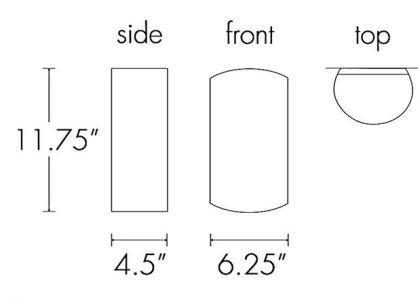

Description

The Basics Curved Wall Sconce brings a clean simplicity to your interior space. The smooth, curved aluminum frame casts warm shadows of light both up and down in your room. Vertical mounting only. Note: Available with a standard dimming A-type 60 watt max incandescent bulb, a retro-fit standard dimming A-type 20 watt max LED bulb, a standard dimming 8.4 watt integrated LED module, or a 0-10V dimming 9.38 watt integrated LED module. Note: Black, Cast Bronze, and Chrome finishes are not available with 60W Incandescent and 9.38W LED options.

Shown in black pearl

Specifications

COLOR	N/A
BODY FINISH	Black Pearl
WATTAGE	60W
DIMMER	Standard 120V
DIMENSIONS	6.25"W x 11.75"H x 4.5"D
BULB NOT INCLUDED	1 x A19/Medium (E26)/60W/120V Incandescent
COUNTRY OF ORIGIN	United States