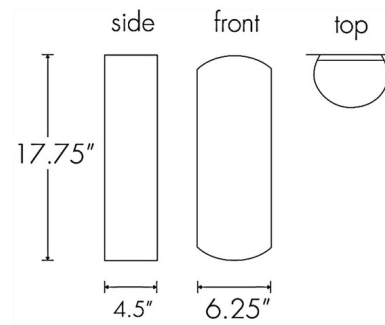

Specifications

COLOR	N/A
BODY FINISH	Cast Bronze
WATTAGE	20W
DIMMER	Standard 120V
DIMENSIONS	6.25"W x 17.75"H x 4.5"D
BULB NOT INCLUDED	1 x A19/Medium (E26)/20W/120V LED
COUNTRY OF ORIGIN	United States

CLICK TO VIEW PRODUCT

Notes: