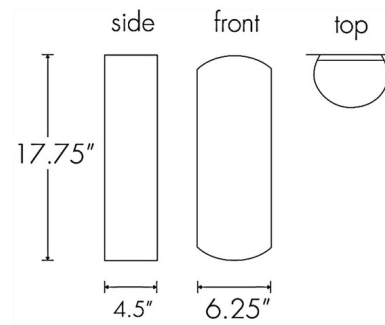

### Description

The Basics Tall Curved Wall Sconce brings a clean simplicity to your interior space. The smooth, curved aluminum frame casts warm shadows of light both up and down in your room. Vertical mounting only. Note: Available with a standard dimming A-type 60 watt max incandescent bulb, a standard dimming retro-fit A-type 20 watt max LED bulb, a standard dimming 8.4 watt integrated LED module, or a 0-10V dimming 9.38 watt integrated LED module.

### Specifications

COLOR	N/A
BODY FINISH	Cast Bronze
WATTAGE	20W
DIMMER	Standard 120V
DIMENSIONS	6.25"W x 17.75"H x 4.5"D
BULB NOT INCLUDED	1 x A19/Medium (E26)/20W/120V LED
COUNTRY OF ORIGIN	United States