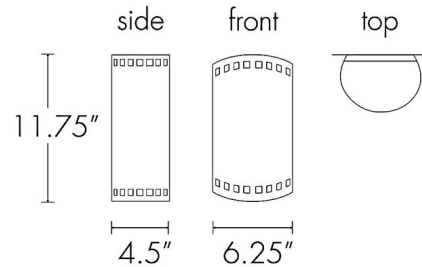

Lightology

lightology.com
866-954-4489
04-28-26

Project: _____

Company: _____

Location: _____ Fixture Type: _____

SPEC #: **ULT1296714**

Approved On: _____ Approved By: _____

Basics Cutout Outdoor Wall Sconce By UltraLights

Description

The Basics Cutout Outdoor Wall Sconce is a clean simple piece with an aluminum frame that brings an architectural vibe to your exterior spaces. The cutouts at both ends brings light outwards as well as up and down. May be mounted horizontally or vertically. Note: Available with standard an A-type incandescent bulb or an integrated LED module.

Shown in bronze age

Specifications

COLOR	N/A
BODY FINISH	Bronze Age
WATTAGE	60W
DIMMER	Standard 120V
DIMENSIONS	6.25"W x 11.75"H x 4.5"D
BULB NOT INCLUDED	1 x A19/Medium (E26)/60W/120V Incandescent
COUNTRY OF ORIGIN	United States