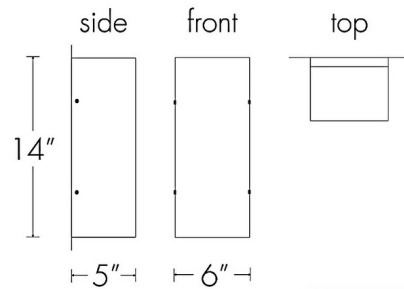

Description

The Basics Tall Square Outdoor Wall Sconce brings a clean, decorative look to your exterior space. The tall, squared acrylic shade casts warm shadows both up and down across your area. May be mounted horizontally or vertically. Note: Available with standard dimming with an A-type incandescent bulb or 0-10V dimming with an integrated LED module.

Shown in caramel onyx

Specifications

COLOR	N/A
BODY FINISH	Caramel Onyx
WATTAGE	60W
DIMMER	Standard 120V
DIMENSIONS	6"W x 14"H x 5"D
BULB NOT INCLUDED	1 x A19/Medium (E26)/60W/120V Incandescent
COUNTRY OF ORIGIN	United States