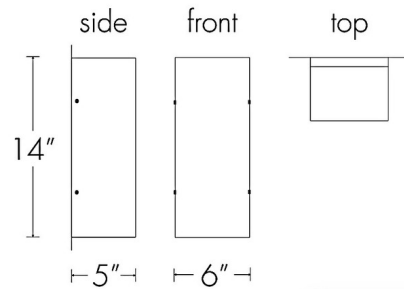

### Description

The Basics Tall Square Outdoor Wall Sconce brings a clean, decorative look to your exterior space. The tall, squared acrylic shade casts warm shadows both up and down across your area. May be mounted horizontally or vertically. Note: Available with standard dimming with an A-type incandescent bulb or 0-10V dimming with an integrated LED module.

### Specifications

COLOR	N/A
BODY FINISH	Caramel Onyx
WATTAGE	60W
DIMMER	Standard 120V
DIMENSIONS	6"W x 14"H x 5"D
BULB NOT INCLUDED	1 x A19/Medium (E26)/60W/120V Incandescent
COUNTRY OF ORIGIN	United States