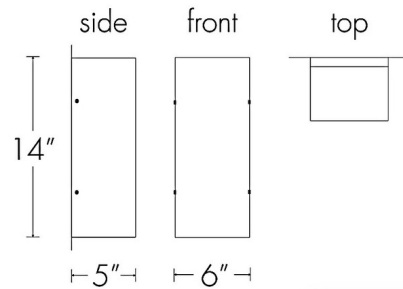

Description

The Basics Tall Square Outdoor Wall Sconce brings a clean, decorative look to your exterior space. The tall, squared acrylic shade casts warm shadows both up and down across your area. May be mounted horizontally or vertically. Note: Available with standard dimming with an A-type incandescent bulb or 0-10V dimming with an integrated LED module.

Shown in caramel onyx

Specifications

COLOR	N/A
BODY FINISH	Caramel Onyx
WATTAGE	60W
DIMMER	Standard 120V
DIMENSIONS	6"W x 14"H x 5"D
BULB NOT INCLUDED	1 x A19/Medium (E26)/60W/120V Incandescent
COUNTRY OF ORIGIN	United States