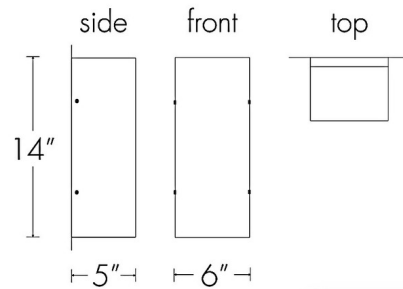

Description

The Basics Tall Square Wall Sconce brings a clean, decorative look to your exterior space. The tall, squared acrylic shade casts warm shadows both up and down across your area. May be mounted horizontally or vertically. Note: Available with a standard dimming A-type 60 watt max incandescent bulb, a retro-fit standard dimming A-type 20 watt max LED bulb, a standard dimming 8.4 watt integrated LED module, or a 0-10V dimming 14 watt integrated LED module.

Shown in caramel onyx

Specifications

COLOR	Caramel Onyx
BODY FINISH	N/A
WATTAGE	60W
DIMMER	Standard 120V
DIMENSIONS	6"W x 14"H x 5"D
BULB NOT INCLUDED	1 x A19/Medium (E26)/60W/120V Incandescent
COUNTRY OF ORIGIN	United States