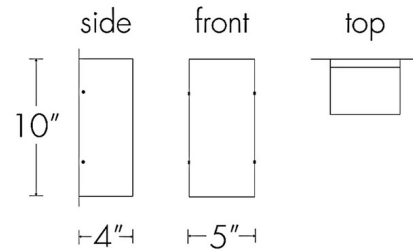

Description

The Basics Square Outdoor Wall Sconce brings a clean, decorative look to your exterior space. The long, squared acrylic shade casts warm shadows both up and down across your area. May be mounted horizontally or vertically.

Shown in faux alabaster

Specifications

COLOR	N/A
BODY FINISH	Faux Alabaster
WATTAGE	8.4W
DIMMER	0-10V
DIMENSIONS	5"W x 10"H x 4"D
INTEGRATED LED MODULE	1 x LED/8.4W/120-277V LED
COUNTRY OF ORIGIN	United States