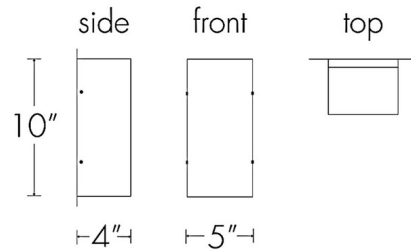

Description

The Basics Square Outdoor Wall Sconce brings a clean, decorative look to your exterior space. The long, squared acrylic shade casts warm shadows both up and down across your area. May be mounted horizontally or vertically.

Shown in faux alabaster

Specifications

COLOR	N/A
BODY FINISH	Faux Alabaster
WATTAGE	8.4W
DIMMER	0-10V
DIMENSIONS	5"W x 10"H x 4"D
INTEGRATED LED MODULE	1 x LED/8.4W/120-277V LED
COUNTRY OF ORIGIN	United States