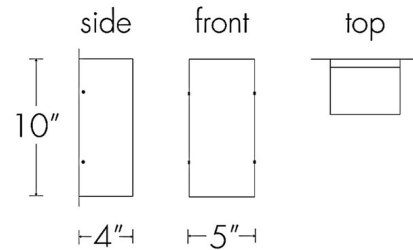

### Description

The Basics Square Outdoor Wall Sconce brings a clean, decorative look to your exterior space. The long, squared acrylic shade casts warm shadows both up and down across your area. May be mounted horizontally or vertically.

### Specifications

COLOR	N/A
BODY FINISH	Faux Alabaster
WATTAGE	8.4W
DIMMER	0-10V
DIMENSIONS	5"W x 10"H x 4"D
INTEGRATED LED MODULE	1 x LED/8.4W/120-277V LED
COUNTRY OF ORIGIN	United States