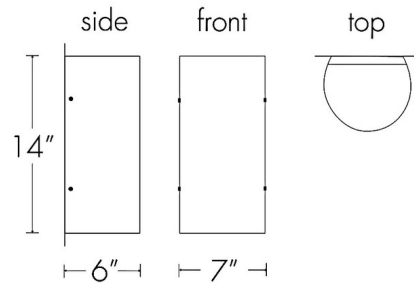

Description

The Basics Slim Outdoor Wall Sconce brings a clean, decorative look to your exterior space. The slim acrylic shade casts warm shadows across your area. May be mounted horizontally or vertically. Note: Available with standard dimming with an A-type incandescent bulb or 0-10V dimming with an integrated LED module.

Shown in faux alabaster

Specifications

COLOR	Faux Alabaster
BODY FINISH	N/A
WATTAGE	60W
DIMMER	Standard 120V
DIMENSIONS	7"W x 14"H x 6"D
BULB NOT INCLUDED	1 x A19/Medium (E26)/60W/120V Incandescent
COUNTRY OF ORIGIN	United States