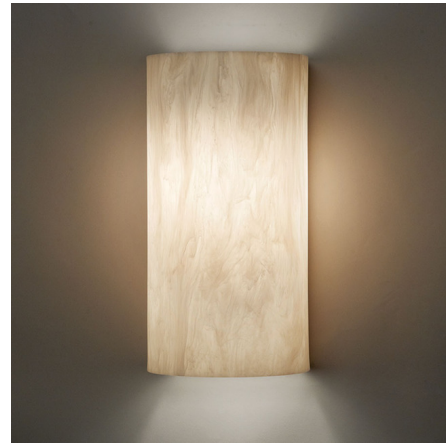

Lightology

lightology.com
866-954-4489
07-09-26

Project: _____

Company: _____

Location: _____ Fixture Type: _____

SPEC #: **ULT1296844**

Approved On: _____ Approved By: _____

Basics Slim Outdoor Wall Sconce By UltraLights

Description

The Basics Slim Outdoor Wall Sconce brings a clean, decorative look to your exterior space. The slim acrylic shade casts warm shadows across your area. May be mounted horizontally or vertically. Note: Available with standard dimming with an A-type incandescent bulb or 0-10V dimming with an integrated LED module.

Shown in faux alabaster

Specifications

COLOR	Faux Alabaster
BODY FINISH	N/A
WATTAGE	60W
DIMMER	Standard 120V
DIMENSIONS	7"W x 14"H x 6"D
BULB NOT INCLUDED	1 x A19/Medium (E26)/60W/120V Incandescent
COUNTRY OF ORIGIN	United States