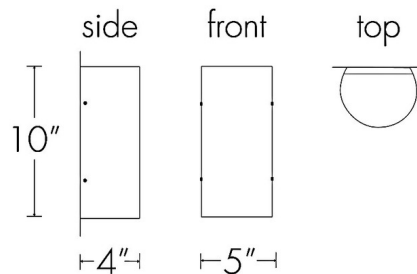

CLICK TO VIEW PRODUCT

Notes: