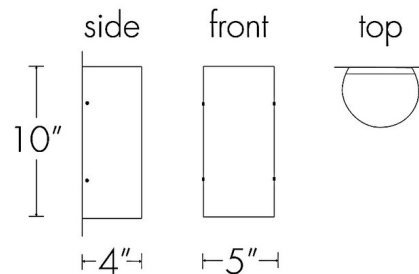

CLICK TO VIEW PRODUCT

Notes: