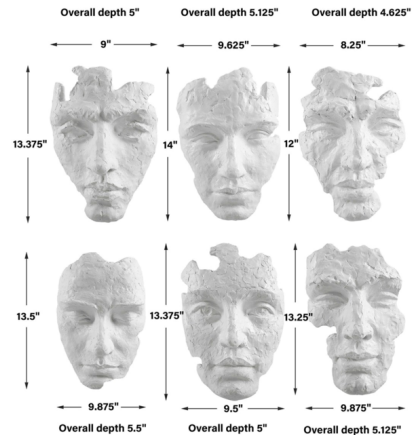

Lightology

lightology.com
866-954-4489
05-24-26

Project: _____

Company: _____

Location: _____ Fixture Type: _____

SPEC #: **UTT1296886**

Approved On: _____ Approved By: _____

Self Portrait Wall Decor, Set of 6 By Uttermost

Description

Inspired by works from modern art galleries, these Self Portrait Wall Decor are handcrafted with a sculpted look in a matte white finish with noticeable textural details.

Shown in matte white

Specifications

COLOR	N/A
BODY FINISH	Matte White
WATTAGE	N/A
DIMMER	N/A
DIMENSIONS	9"W x 13.375"H x 5"D
BULB	N/A
COUNTRY OF ORIGIN	China

CLICK TO VIEW PRODUCT

Notes: