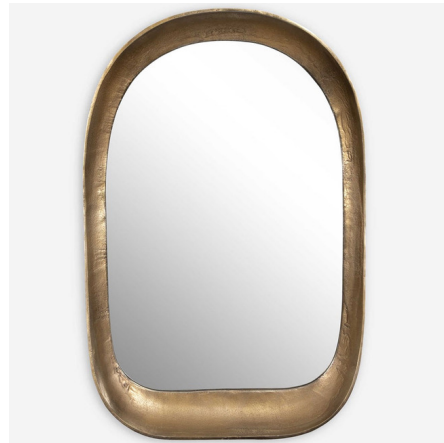

Lightology

lightology.com
866-954-4489
06-30-26

Project: _____

Company: _____

Location: _____ Fixture Type: _____

SPEC #: **UTT1296887**

Approved On: _____ Approved By: _____

Bradano Arch Mirror

By Uttermost

Description

The Bradano Arch Mirror is made from cast aluminum featuring a sloped profile with subtle texture and imperfections for a hand crafted appeal, finished in a plated antique brass.

Shown in plated antique brass / mirror

Specifications

COLOR	Mirror
BODY FINISH	Plated Antique Brass
WATTAGE	N/A
DIMMER	N/A
DIMENSIONS	23.75"W x 35.5"H x 4"D
BULB	N/A
COUNTRY OF ORIGIN	India

CLICK TO VIEW PRODUCT