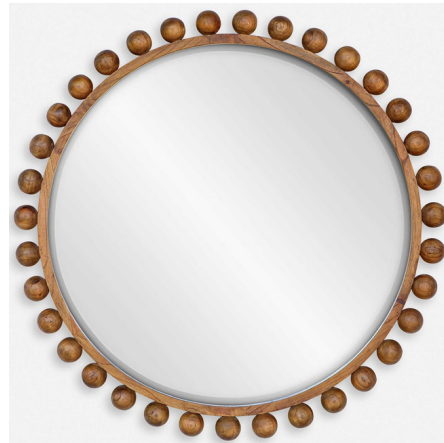

## Cyra Round Mirror

By Uttermost

### Description

The Cyra Round Mirror adds an upscale look and sophisticated style to any room by showcasing solid mahogany wood spheres that embellish a sleek inner frame, finished in a warm Walnut stain. Mirror has a generous 1 1/4 inch bevel.

Shown in walnut / mirror

### Specifications

COLOR	Mirror
BODY FINISH	Walnut
WATTAGE	N/A
DIMMER	N/A
DIMENSIONS	44"W x 44"H x 3"D
BULB	N/A
COUNTRY OF ORIGIN	Indonesia

CLICK TO VIEW PRODUCT

Notes: