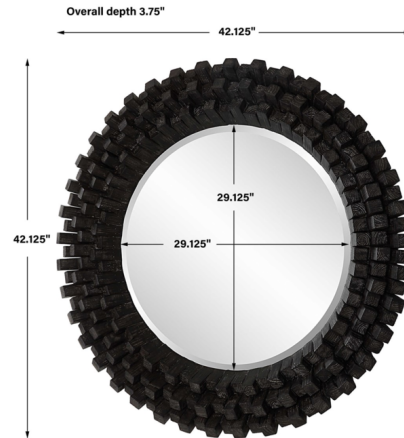

## Circle Of Piers Round Mirror By Uttermost

### Description

This Circle Of Piers Round Mirror has a contemporary rustic flair by featuring angled pillars of solid wood stacked in alternating heights for a dramatic and unique display, finished in an ebony stain with a subtle gray wash. Mirror has a generous 1 1/4 inch bevel.

Shown in ebony brown / mirror

### Specifications

COLOR	Mirror
BODY FINISH	Ebony Brown
WATTAGE	N/A
DIMMER	N/A
DIMENSIONS	42.125"W x 42.125"H x 3.75"D
BULB	N/A
COUNTRY OF ORIGIN	China

CLICK TO VIEW PRODUCT

Notes: