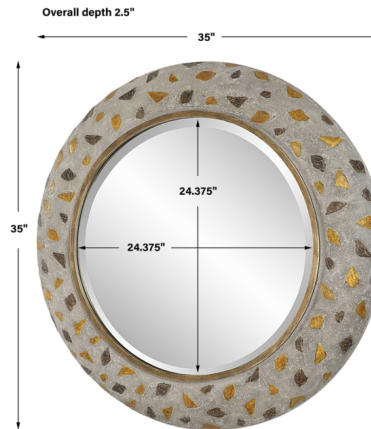

Shown in concrete / mirror

Specifications

COLOR	Mirror
BODY FINISH	Concrete
WATTAGE	N/A
DIMMER	N/A
DIMENSIONS	35"W x 35"H x 2.5"D
BULB	N/A
COUNTRY OF ORIGIN	China

CLICK TO VIEW PRODUCT

Notes: