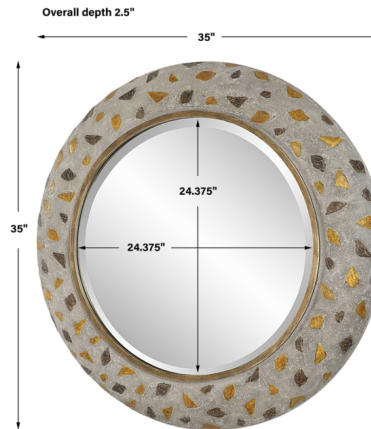

## Copper Terrazzo Round Mirror

By Uttermost

### Description

The Copper Terrazzo Round Mirror features an iron frame finished in a textured concrete look embellished with heavily antiqued rough cut copper pieces accented with a burnished gold raised inner edge. Mirror has a generous 1 1/4 inch bevel.

Shown in concrete / mirror

### Specifications

COLOR	Mirror
BODY FINISH	Concrete
WATTAGE	N/A
DIMMER	N/A
DIMENSIONS	35"W x 35"H x 2.5"D
BULB	N/A
COUNTRY OF ORIGIN	China

CLICK TO VIEW PRODUCT

Notes: