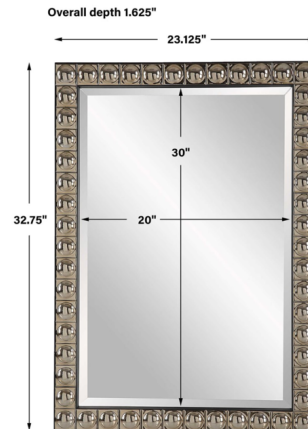

By Uttermost

Description

This unique Silvio Vanity Mirror features repeated ceramic tiles with convexed centers finished in an antiqued silver-champagne plating, encased in a black iron inner and outer frame. Mirror has a generous 1 1/4 inch bevel.

Shown in antique silver / mirror

Specifications

COLOR	Mirror
BODY FINISH	Antique Silver
WATTAGE	N/A
DIMMER	N/A
DIMENSIONS	23.125"W x 32.75"H x 1.625"D
BULB	N/A
COUNTRY OF ORIGIN	China

CLICK TO VIEW PRODUCT