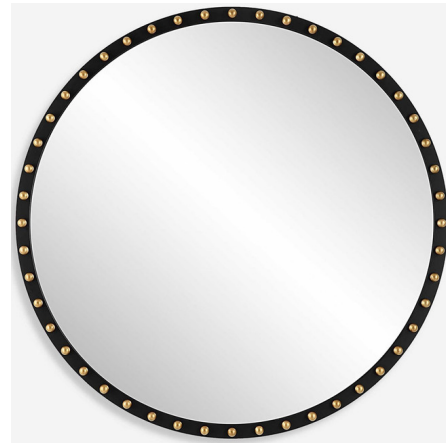

Lightology

lightology.com
866-954-4489
05-23-26

Project: _____

Company: _____

Location: _____ Fixture Type: _____

SPEC #: **UTT1296897**

Approved On: _____ Approved By: _____

Sele Round Mirror

By Uttermost

Description

This oversized Sele Round Mirror is made from solid Beech wood finished in a matte black, adorned with lightly distressed gold leaf wood ball details.

Shown in matte black / gold / mirror

Specifications

COLOR	Mirror
BODY FINISH	Matte Black / Gold
WATTAGE	N/A
DIMMER	N/A
DIMENSIONS	50.375"W x 50.375"H x 2.5"D
BULB	N/A
COUNTRY OF ORIGIN	China

CLICK TO VIEW PRODUCT

Notes: