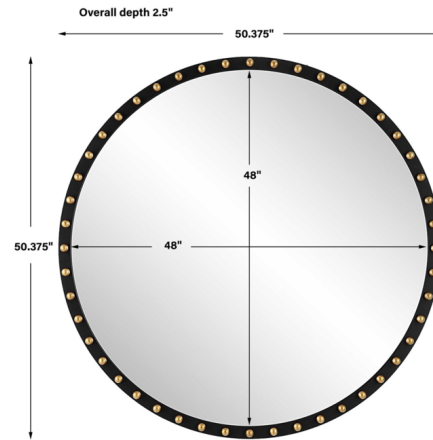

By Uttermost

Description

This oversized Sele Round Mirror is made from solid Beech wood finished in a matte black, adorned with lightly distressed gold leaf wood ball details.

Shown in matte black / gold / mirror

Specifications

COLOR	Mirror
BODY FINISH	Matte Black / Gold
WATTAGE	N/A
DIMMER	N/A
DIMENSIONS	50.375"W x 50.375"H x 2.5"D
BULB	N/A
COUNTRY OF ORIGIN	China

CLICK TO VIEW PRODUCT

Notes: