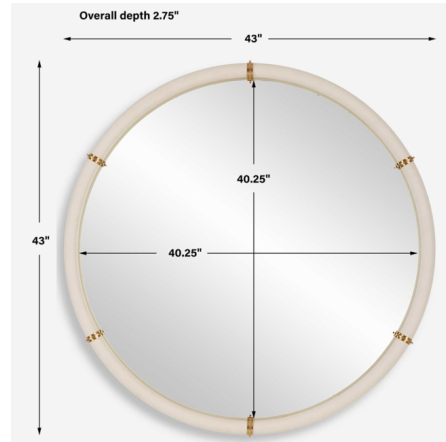

Lightology

lightology.com
866-954-4489
05-21-26

Project: _____

Company: _____

Location: _____ Fixture Type: _____

SPEC #: **UTT1296898**

Approved On: _____ Approved By: _____

Cyprus Round Wall Mirror By Uttermost

Description

The Cyprus Round Wall Mirror showcases a white faux shagreen leather wrap featuring brass plated steel bands that help elevate this sophisticated design.

Shown in plated antique brass / mirror

Specifications

COLOR	Mirror
BODY FINISH	Plated Antique Brass
WATTAGE	N/A
DIMMER	N/A
DIMENSIONS	43"W x 43"H x 2.75"D
BULB	N/A
COUNTRY OF ORIGIN	China

CLICK TO VIEW PRODUCT

Notes: