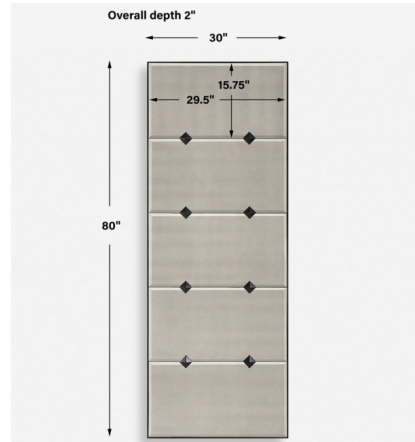

By Uttermost

Description

This oversized Serchio Mirror features antique style mirrors with a petite bevel for an updated traditional appeal surrounded by a slim black iron frame accented with matching metal studded medallions. May be hung horizontal or vertical.

Shown in black iron / mirror

Specifications

COLOR	Mirror
BODY FINISH	Black Iron
WATTAGE	N/A
DIMMER	N/A
DIMENSIONS	30"W x 80"H x 2"D
BULB	N/A
COUNTRY OF ORIGIN	China

CLICK TO VIEW PRODUCT

Notes: