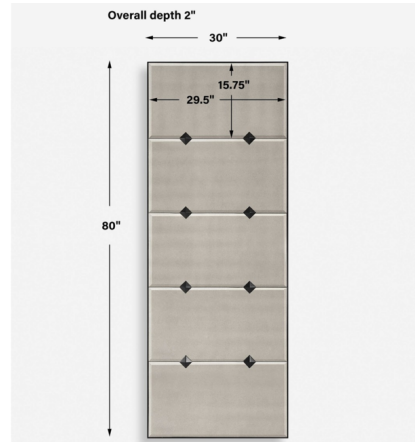

Description

This oversized Serchio Mirror features antique style mirrors with a petite bevel for an updated traditional appeal surrounded by a slim black iron frame accented with matching metal studded medallions. May be hung horizontal or vertical.

Shown in black iron / mirror

Specifications

COLOR	Mirror
BODY FINISH	Black Iron
WATTAGE	N/A
DIMMER	N/A
DIMENSIONS	30"W x 80"H x 2"D
BULB	N/A
COUNTRY OF ORIGIN	China

CLICK TO VIEW PRODUCT

Notes: