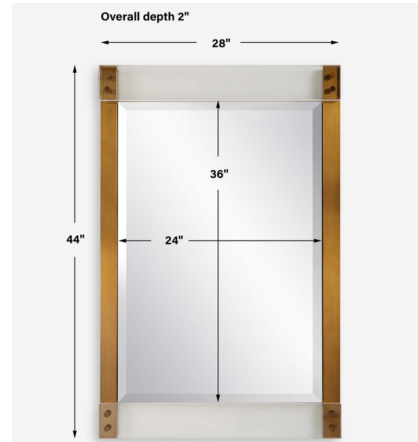

Description

The Nera mirror features stainless steel sides finished in a plated brass, anchoring thick acrylic bands. Mirror has a 1 inch bevel and may be hung horizontal or vertical.

Shown in plated antique brass / mirror

Specifications

COLOR	Mirror
BODY FINISH	Plated Antique Brass
WATTAGE	N/A
DIMMER	N/A
DIMENSIONS	28"W x 44"H x 2"D
BULB	N/A
COUNTRY OF ORIGIN	China

CLICK TO VIEW PRODUCT

Notes: