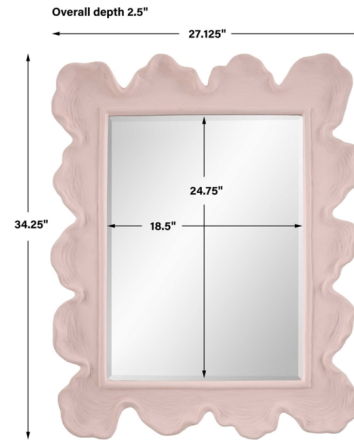

Lightology

lightology.com
866-954-4489
07-10-26

Project: _____

Company: _____

Location: _____ Fixture Type: _____

SPEC #: **UTT1296901**

Approved On: _____ Approved By: _____

Sea Mirror By Uttermost

Description

The coral, Pink Sea Mirror showcases a contemporary coastal design with an organic shaped frame finished in a soft Rosewater Pink with noticeable waves and texture. We are delighted to partner with City of Hope, with proceeds benefiting Breast Cancer research.

Shown in pink / mirror

Specifications

COLOR	Mirror
BODY FINISH	Pink
WATTAGE	N/A
DIMMER	N/A
DIMENSIONS	27.125"W x 34.25"H x 2.5"D
BULB	N/A
COUNTRY OF ORIGIN	China

CLICK TO VIEW PRODUCT

Notes: