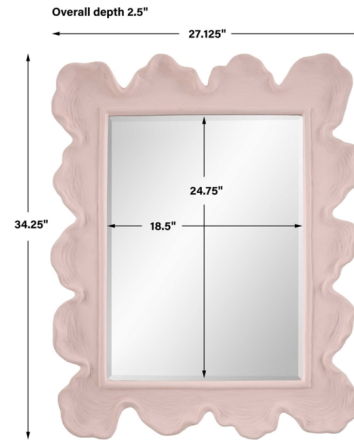

## Sea Mirror By Uttermost

### Description

The coral, Pink Sea Mirror showcases a contemporary coastal design with an organic shaped frame finished in a soft Rosewater Pink with noticeable waves and texture. We are delighted to partner with City of Hope, with proceeds benefiting Breast Cancer research.

Shown in pink / mirror

### Specifications

COLOR	Mirror
BODY FINISH	Pink
WATTAGE	N/A
DIMMER	N/A
DIMENSIONS	27.125"W x 34.25"H x 2.5"D
BULB	N/A
COUNTRY OF ORIGIN	China

CLICK TO VIEW PRODUCT

Notes: