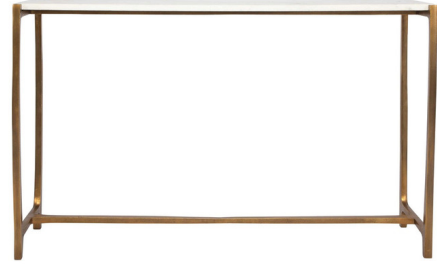

Lightology

lightology.com
866-954-4489
04-27-26

Project: _____

Company: _____

Location: _____ Fixture Type: _____

SPEC #: **UTT1296923**

Approved On: _____ Approved By: _____

Affinity Console Table

By Uttermost

Description

With understated sophistication, the Affinity Console table complements with ease. Featuring a shapely cast aluminum base in antique gold that encapsulates a natural white marble top. True to the nature of natural materials, each piece will have unique marbling and veining throughout.

Shown in antique gold / marble

Specifications

COLOR	Marble
BODY FINISH	Antique Gold
WATTAGE	N/A
DIMMER	N/A
DIMENSIONS	47"W x 30"H x 13"D
BULB	N/A
COUNTRY OF ORIGIN	India

CLICK TO VIEW PRODUCT

Notes: