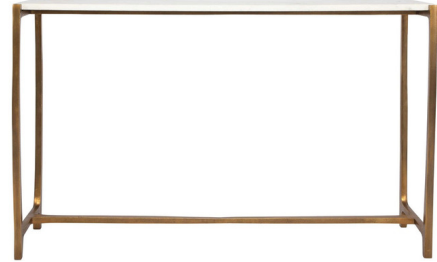

## Affinity Console Table By Uttermost

### Description

With understated sophistication, the Affinity Console table complements with ease. Featuring a shapely cast aluminum base in antique gold that encapsulates a natural white marble top. True to the nature of natural materials, each piece will have unique marbling and veining throughout.

### Specifications

COLOR	Marble
BODY FINISH	Antique Gold
WATTAGE	N/A
DIMMER	N/A
DIMENSIONS	47"W x 30"H x 13"D
BULB	N/A
COUNTRY OF ORIGIN	India

CLICK TO VIEW PRODUCT

Notes: