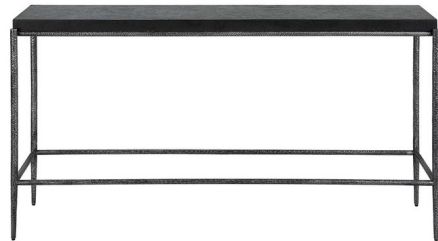

Lightology

lightology.com
866-954-4489
04-27-26

Project: _____

Company: _____

Location: _____ Fixture Type: _____

SPEC #: **UTT1296926**

Approved On: _____ Approved By: _____

Crescendo Console Table

By Uttermost

Description

Heavily textured hammered metal in dark silver supports a rich black natural porous concrete top adding a contemporary edge to your space in this Crescendo Console Table.

Shown in dark silver / black

Specifications

COLOR	Black
BODY FINISH	Dark Silver
WATTAGE	N/A
DIMMER	N/A
DIMENSIONS	60"W x 32"H x 14"D
BULB	N/A
COUNTRY OF ORIGIN	China

CLICK TO VIEW PRODUCT

Notes: