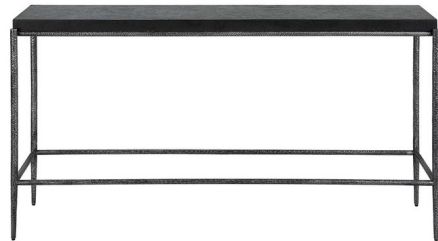

Lightology

lightology.com
866-954-4489
04-27-26

Project: _____

Company: _____

Location: _____ Fixture Type: _____

SPEC #: **UTT1296926**

Approved On: _____ Approved By: _____

Crescendo Console Table

By Uttermost

Description

Heavily textured hammered metal in dark silver supports a rich black natural porous concrete top adding a contemporary edge to your space in this Crescendo Console Table.

Shown in dark silver / black

Specifications

| | |
|-------------------|--------------------|
| COLOR | Black |
| BODY FINISH | Dark Silver |
| WATTAGE | N/A |
| DIMMER | N/A |
| DIMENSIONS | 60"W x 32"H x 14"D |
| BULB | N/A |
| COUNTRY OF ORIGIN | China |