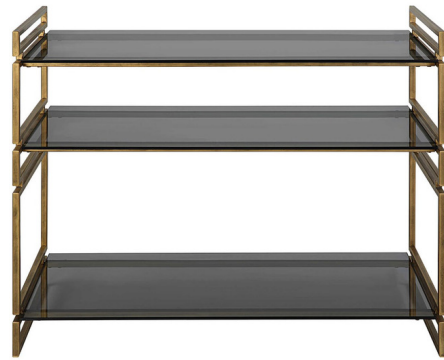

Lightology

lightology.com
866-954-4489
07-10-26

Project: _____

Company: _____

Location: _____ Fixture Type: _____

SPEC #: **UTT1296930**

Approved On: _____ Approved By: _____

Stacked Up Console Table

By Uttermost

Description

A functional accent that allows for creativity as entryway piece or even as a bar in this Stacked Up Console Table. Features a striking combination of smoked gray glass with geometric iron supports finished in lightly antiqued gold.

Shown in antique gold / smoke

Specifications

COLOR	Smoke
BODY FINISH	Antique Gold
WATTAGE	N/A
DIMMER	N/A
DIMENSIONS	40"W x 33"H x 16"D
BULB	N/A
COUNTRY OF ORIGIN	China

CLICK TO VIEW PRODUCT

Notes: