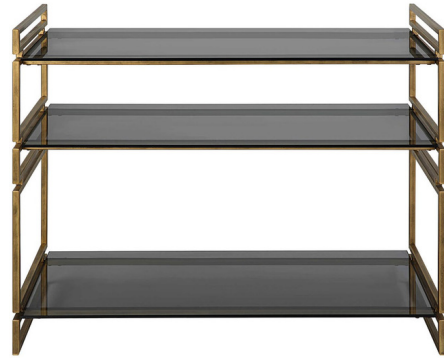

Lightology

lightology.com
866-954-4489
04-27-26

Project: _____

Company: _____

Location: _____ Fixture Type: _____

SPEC #: **UTT1296930**

Approved On: _____ Approved By: _____

Stacked Up Console Table

By Uttermost

Description

A functional accent that allows for creativity as entryway piece or even as a bar in this Stacked Up Console Table. Features a striking combination of smoked gray glass with geometric iron supports finished in lightly antiqued gold.

Shown in antique gold / smoke

Specifications

| | |
|-------------------|--------------------|
| COLOR | Smoke |
| BODY FINISH | Antique Gold |
| WATTAGE | N/A |
| DIMMER | N/A |
| DIMENSIONS | 40"W x 33"H x 16"D |
| BULB | N/A |
| COUNTRY OF ORIGIN | China |