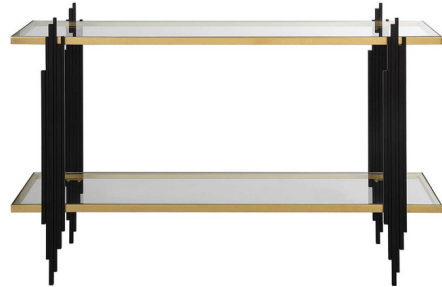

## Empire Console Table By Uttermost

### Description

The Empire Console Table features gold leaf shelves that seem to float between matte black iron legs reminiscent of a cityscape. The two shelves are clear tempered glass.

Shown in matte black / gold / mirror

### Specifications

COLOR	Mirror
BODY FINISH	Matte Black / Gold
WATTAGE	N/A
DIMMER	N/A
DIMENSIONS	52"W x 34"H x 13"D
BULB	N/A
COUNTRY OF ORIGIN	China

CLICK TO VIEW PRODUCT

Notes: