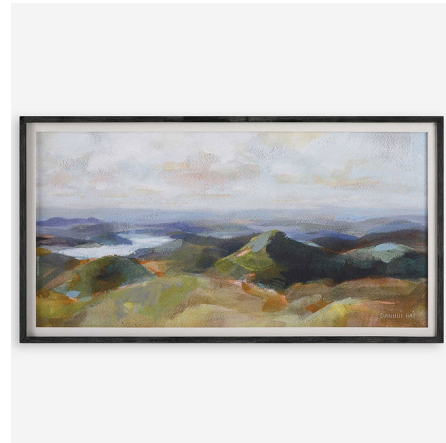

Lightology

lightology.com
866-954-4489
04-25-26

Project: _____

Company: _____

Location: _____ Fixture Type: _____

SPEC #: **UTT1296964**

Approved On: _____ Approved By: _____

Above The Lakes Framed Landscape Print By Uttermost

Description

Majestic and tranquil, this Above The Lakes Framed Landscape Print showcases a bold array of hues that could be found in nature. Surrounded by a white linen mat and black wood grain frame.

Shown in black / muted color tones

Specifications

COLOR	Muted Color Tones
BODY FINISH	Black
WATTAGE	N/A
DIMMER	N/A
DIMENSIONS	51.25"W x 27.25"H x 2"D
BULB	N/A
COUNTRY OF ORIGIN	China

CLICK TO VIEW PRODUCT

Notes: