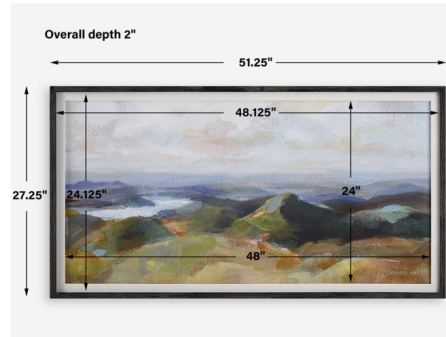

Description

Majestic and tranquil, this Above The Lakes Framed Landscape Print showcases a bold array of hues that could be found in nature. Surrounded by a white linen mat and black wood grain frame.

Shown in black / muted color tones

Specifications

COLOR	Muted Color Tones
BODY FINISH	Black
WATTAGE	N/A
DIMMER	N/A
DIMENSIONS	51.25"W x 27.25"H x 2"D
BULB	N/A
COUNTRY OF ORIGIN	China

CLICK TO VIEW PRODUCT

Notes: