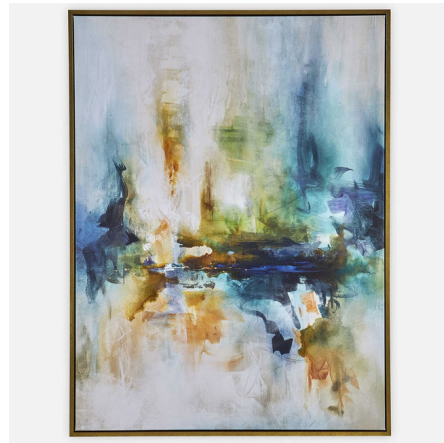

Lightology

lightology.com
866-954-4489
06-01-26

Project: _____

Company: _____

Location: _____ Fixture Type: _____

SPEC #: **UTT1296969**

Approved On: _____ Approved By: _____

Excursion Framed Abstract Art

By Uttermost

Description

The Excursion Framed Abstract Art, features blue, teal, yellow and orange colors highlighted by off white accents. A solid wood gallery frame with gold finish completes the artwork. May be hung horizontal or vertical. Each canvas is proudly handcrafted and printed in the USA.

Shown in gold / multicolor

Specifications

COLOR	Multicolor
BODY FINISH	Gold
WATTAGE	N/A
DIMMER	N/A
DIMENSIONS	42"W x 56"H x 2"D
BULB	N/A
COUNTRY OF ORIGIN	United States

CLICK TO VIEW PRODUCT

Notes: