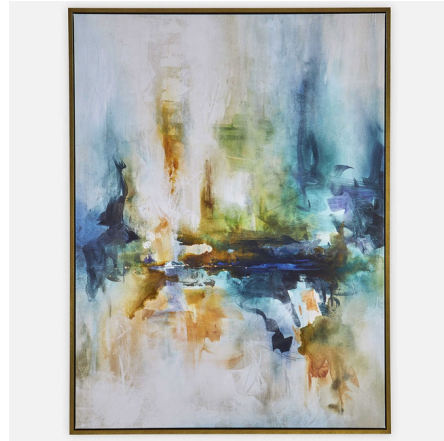

Lightology

lightology.com
866-954-4489
04-02-26

Project: _____

Company: _____

Location: _____ Fixture Type: _____

SPEC #: **UTT1296969**

Approved On: _____ Approved By: _____

Excursion Framed Abstract Art By Uttermost

Description

The Excursion Framed Abstract Art, features blue, teal, yellow and orange colors highlighted by off white accents. A solid wood gallery frame with gold finish completes the artwork. May be hung horizontal or vertical. Each canvas is proudly handcrafted and printed in the USA.

Shown in gold / multicolor

Specifications

COLOR	Multicolor
BODY FINISH	Gold
WATTAGE	N/A
DIMMER	N/A
DIMENSIONS	42"W x 56"H x 2"D
BULB	N/A
COUNTRY OF ORIGIN	United States

Notes:

CLICK TO VIEW PRODUCT