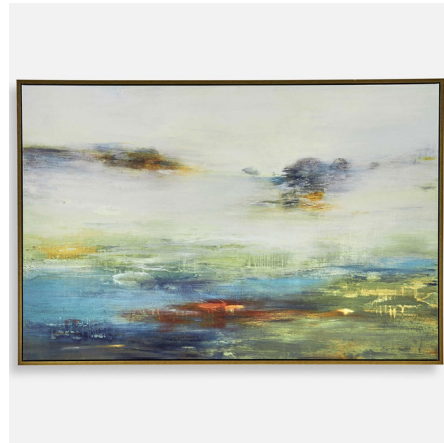

## Textured Land Framed Landscape Art By Uttermost

### Description

Shades of olive, teal, burnt orange and gray make up this Textured Land Framed Landscape Art. Complemented by a solid wood gallery frame with gold finish, this piece may be hung horizontal or vertical. Each canvas is proudly handcrafted and printed in the USA.

Shown in gold / multicolor