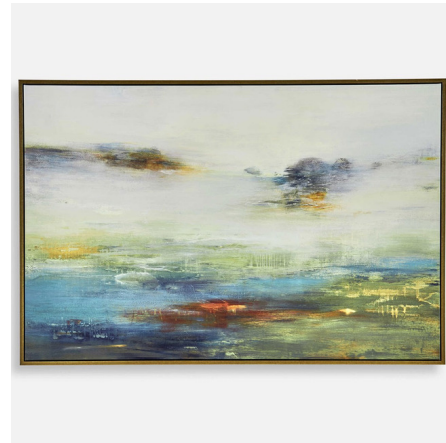

## Textured Land Framed Landscape Art

By Uttermost

### Description

Shades of olive, teal, burnt orange and gray make up this Textured Land Framed Landscape Art. Complemented by a solid wood gallery frame with gold finish, this piece may be hung horizontal or vertical. Each canvas is proudly handcrafted and printed in the USA.

Shown in gold / multicolor