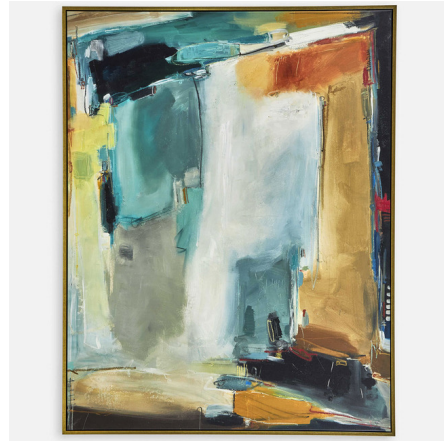

Lightology

lightology.com
866-954-4489
04-25-26

Project: _____

Company: _____

Location: _____ Fixture Type: _____

SPEC #: **UTT1296979**

Approved On: _____ Approved By: _____

Painters High Revisited Framed Abstract Art By Uttermost

Description

Shades of ocean green, tan and golden rod yellow make up this abstract giclee on Painters High Revisited Framed Abstract Art. Complemented by a solid wood gallery frame with gold finish, this piece may be hung horizontal or vertical. Each canvas is proudly handcrafted and printed in the USA.

Shown in gold / neutral color tones

Specifications

COLOR	Neutral Color Tones
BODY FINISH	Gold
WATTAGE	N/A
DIMMER	N/A
DIMENSIONS	52"W x 66"H x 2"D
BULB	N/A
COUNTRY OF ORIGIN	United States

Notes:

CLICK TO VIEW PRODUCT