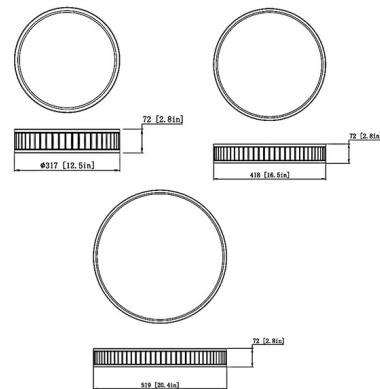

Shown in matte black / frosted