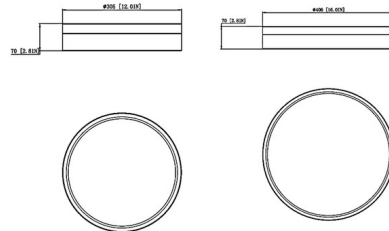

### Specifications

COLOR . . . . . Frosted  
BODY FINISH . . . . . Matte Black / Modern Gold  
WATTAGE . . . . . 24W  
DIMMER . . . . . Low Voltage Electronic  
DIMENSIONS . . . . . 12"W x 2.8"H  
INTEGRATED LED MODULE . . . . . 1 x LED/24W/120V LED  
COUNTRY OF ORIGIN . . . . . China