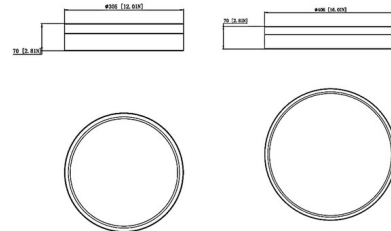

Shown in matte black / modern gold / frosted

Specifications

COLOR Frosted
 BODY FINISH Matte Black / Modern Gold
 WATTAGE 24W
 DIMMER Low Voltage Electronic
 DIMENSIONS 12"W x 2.8"H
 INTEGRATED LED MODULE 1 x LED/24W/120V LED
 COUNTRY OF ORIGIN China