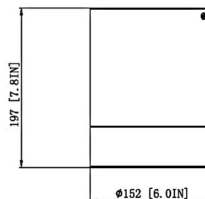

CLICK TO VIEW PRODUCT

Notes: