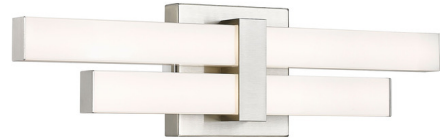

Lightology

lightology.com
866-954-4489
05-28-26

Project: _____

Company: _____

Location: _____ Fixture Type: _____

SPEC #: **ZLT1297717**

Approved On: _____ Approved By: _____

Zane Bathroom Vanity Light

By Z-Lite

Description

The Zane Color-Select Bathroom Vanity Light adds a clean geometric vibe to your interior space. The balance of smooth aluminum, and dual diffusers, add symmetry, while casting warm shadows of light across your room. Perfect in any room of your home. May be mounted horizontally or vertically. Note: Built in color temperature adjustability. Switch from 2700K/3000K/3500K/4000K/5000K.

Shown in brushed nickel / frosted

Specifications

COLOR Frosted
BODY FINISH Brushed Nickel
WATTAGE 20W
DIMMER Low Voltage Electronic
DIMENSIONS 18"W x 5"H x 2.5"D
INTEGRATED LED MODULE 1 x LED/20W/120V LED
COUNTRY OF ORIGIN China