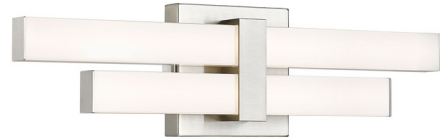

Lightology

lightology.com
866-954-4489
05-29-26

Project: _____

Company: _____

Location: _____ Fixture Type: _____

SPEC #: **ZLT1297717**

Approved On: _____ Approved By: _____

Zane Bathroom Vanity Light By Z-Lite

Description

The Zane Color-Select Bathroom Vanity Light adds a clean geometric vibe to your interior space. The balance of smooth aluminum, and dual diffusers, add symmetry, while casting warm shadows of light across your room. Perfect in any room of your home. May be mounted horizontally or vertically. Note: Built in color temperature adjustability. Switch from 2700K/3000K/3500K/4000K/5000K.

Shown in brushed nickel / frosted

Specifications

COLOR Frosted
BODY FINISH Brushed Nickel
WATTAGE 20W
DIMMER Low Voltage Electronic
DIMENSIONS 18"W x 5"H x 2.5"D
INTEGRATED LED MODULE 1 x LED/20W/120V LED
COUNTRY OF ORIGIN China