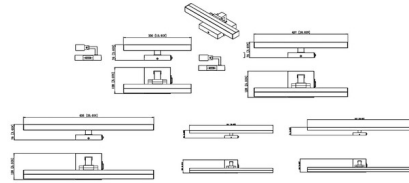

Shown in chrome / frosted

Specifications

COLOR Frosted
BODY FINISH Chrome
WATTAGE 13W
DIMMER Low Voltage Electronic
DIMENSIONS 13"W x 5"H x 3"D
INTEGRATED LED MODULE 1 x LED/13W/120V LED
COUNTRY OF ORIGIN China