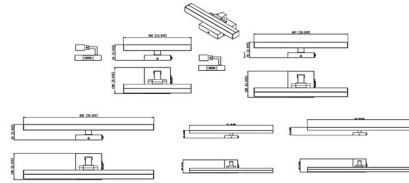

Shown in matte black / frosted

Specifications

COLOR Frosted
BODY FINISH Matte Black
WATTAGE 13W
DIMMER Low Voltage Electronic
DIMENSIONS 13"W x 5"H x 3"D
INTEGRATED LED MODULE 1 x LED/13W/120V LED
COUNTRY OF ORIGIN China