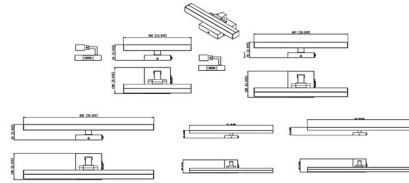

Shown in modern gold / frosted

Specifications

COLOR Frosted
BODY FINISH Modern Gold
WATTAGE 13W
DIMMER Low Voltage Electronic
DIMENSIONS 13"W x 5"H x 3"D
INTEGRATED LED MODULE 1 x LED/13W/120V LED
COUNTRY OF ORIGIN China