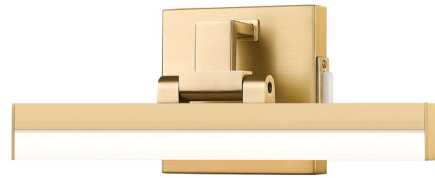

Lightology

lightology.com
866-954-4489
05-17-26

Project: _____

Company: _____

Location: _____ Fixture Type: _____

SPEC #: **ZLT1297736**

Approved On: _____ Approved By: _____

Liam Bathroom Vanity Light By Z-Lite

Description

The Liam Color-Select Bathroom Vanity Light adds a mix of modern and industrial designs to your interior space. The clean lines of the frame are complemented by a Frosted diffuser that casts warm shadows of light across your room. Perfect in any room of your home. Note: Built in color temperature adjustability. Switch from 2700K/3000K/3500K/4000K/5000K.

Shown in modern gold / frosted

Specifications

COLOR Frosted
BODY FINISH Modern Gold
WATTAGE 13W
DIMMER Low Voltage Electronic
DIMENSIONS 13"W x 5"H x 3"D
INTEGRATED LED MODULE 1 x LED/13W/120V LED
COUNTRY OF ORIGIN China