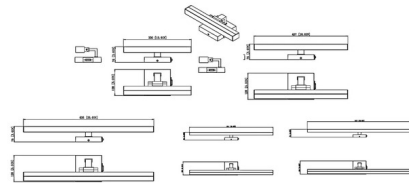

CLICK TO VIEW PRODUCT

Notes: