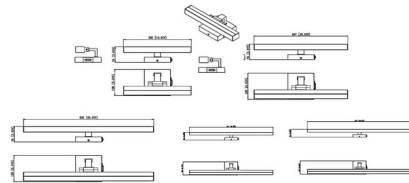

Shown in matte black / frosted

Specifications

COLOR Frosted
BODY FINISH Matte Black
WATTAGE 40W
DIMMER Low Voltage Electronic
DIMENSIONS 40"W x 5"H x 3"D
INTEGRATED LED MODULE 1 x LED/40W/120V LED
COUNTRY OF ORIGIN China