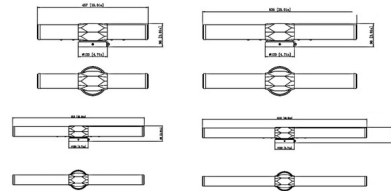

Description

The Cooper Color-Select Bathroom Vanity Light brings a clean, art deco beauty to your interior space. The prism inspired base holds a smooth diffuser, capped on the end, that casts warm shadows of light across your room. May be mounted horizontally or vertically. Note: Built in color temperature adjustability. Switch from 2700K/3000K/3500K/4000K/5000K.

Shown in chrome / frosted

Specifications

COLOR Frosted
 BODY FINISH Chrome
 WATTAGE 20W
 DIMMER Low Voltage Electronic
 DIMENSIONS 18"W x 4.75"H x 3.8"D
 INTEGRATED LED MODULE 1 x LED/20W/120V LED
 COUNTRY OF ORIGIN China