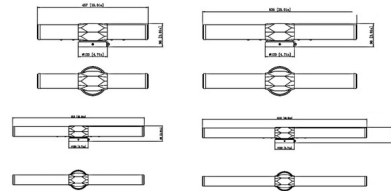

Description

The Cooper Color-Select Bathroom Vanity Light brings a clean, art deco beauty to your interior space. The prism inspired base holds a smooth diffuser, capped on the end, that casts warm shadows of light across your room. May be mounted horizontally or vertically. Note: Built in color temperature adjustability. Switch from 2700K/3000K/3500K/4000K/5000K.

Shown in matte black / frosted

Specifications

COLOR Frosted
BODY FINISH Matte Black
WATTAGE 20W
DIMMER Low Voltage Electronic
DIMENSIONS 18"W x 4.75"H x 3.8"D
INTEGRATED LED MODULE 1 x LED/20W/120V LED
COUNTRY OF ORIGIN China