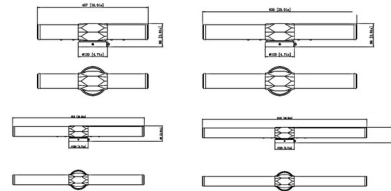

CLICK TO VIEW PRODUCT

Notes: