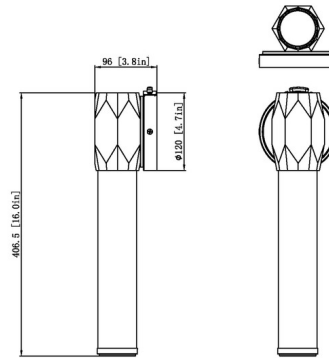

Shown in chrome / frosted

CLICK TO VIEW PRODUCT

Notes: