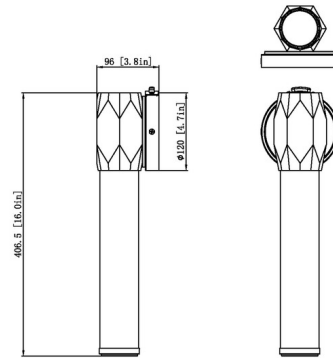

Shown in chrome / frosted

CLICK TO VIEW PRODUCT

Notes: